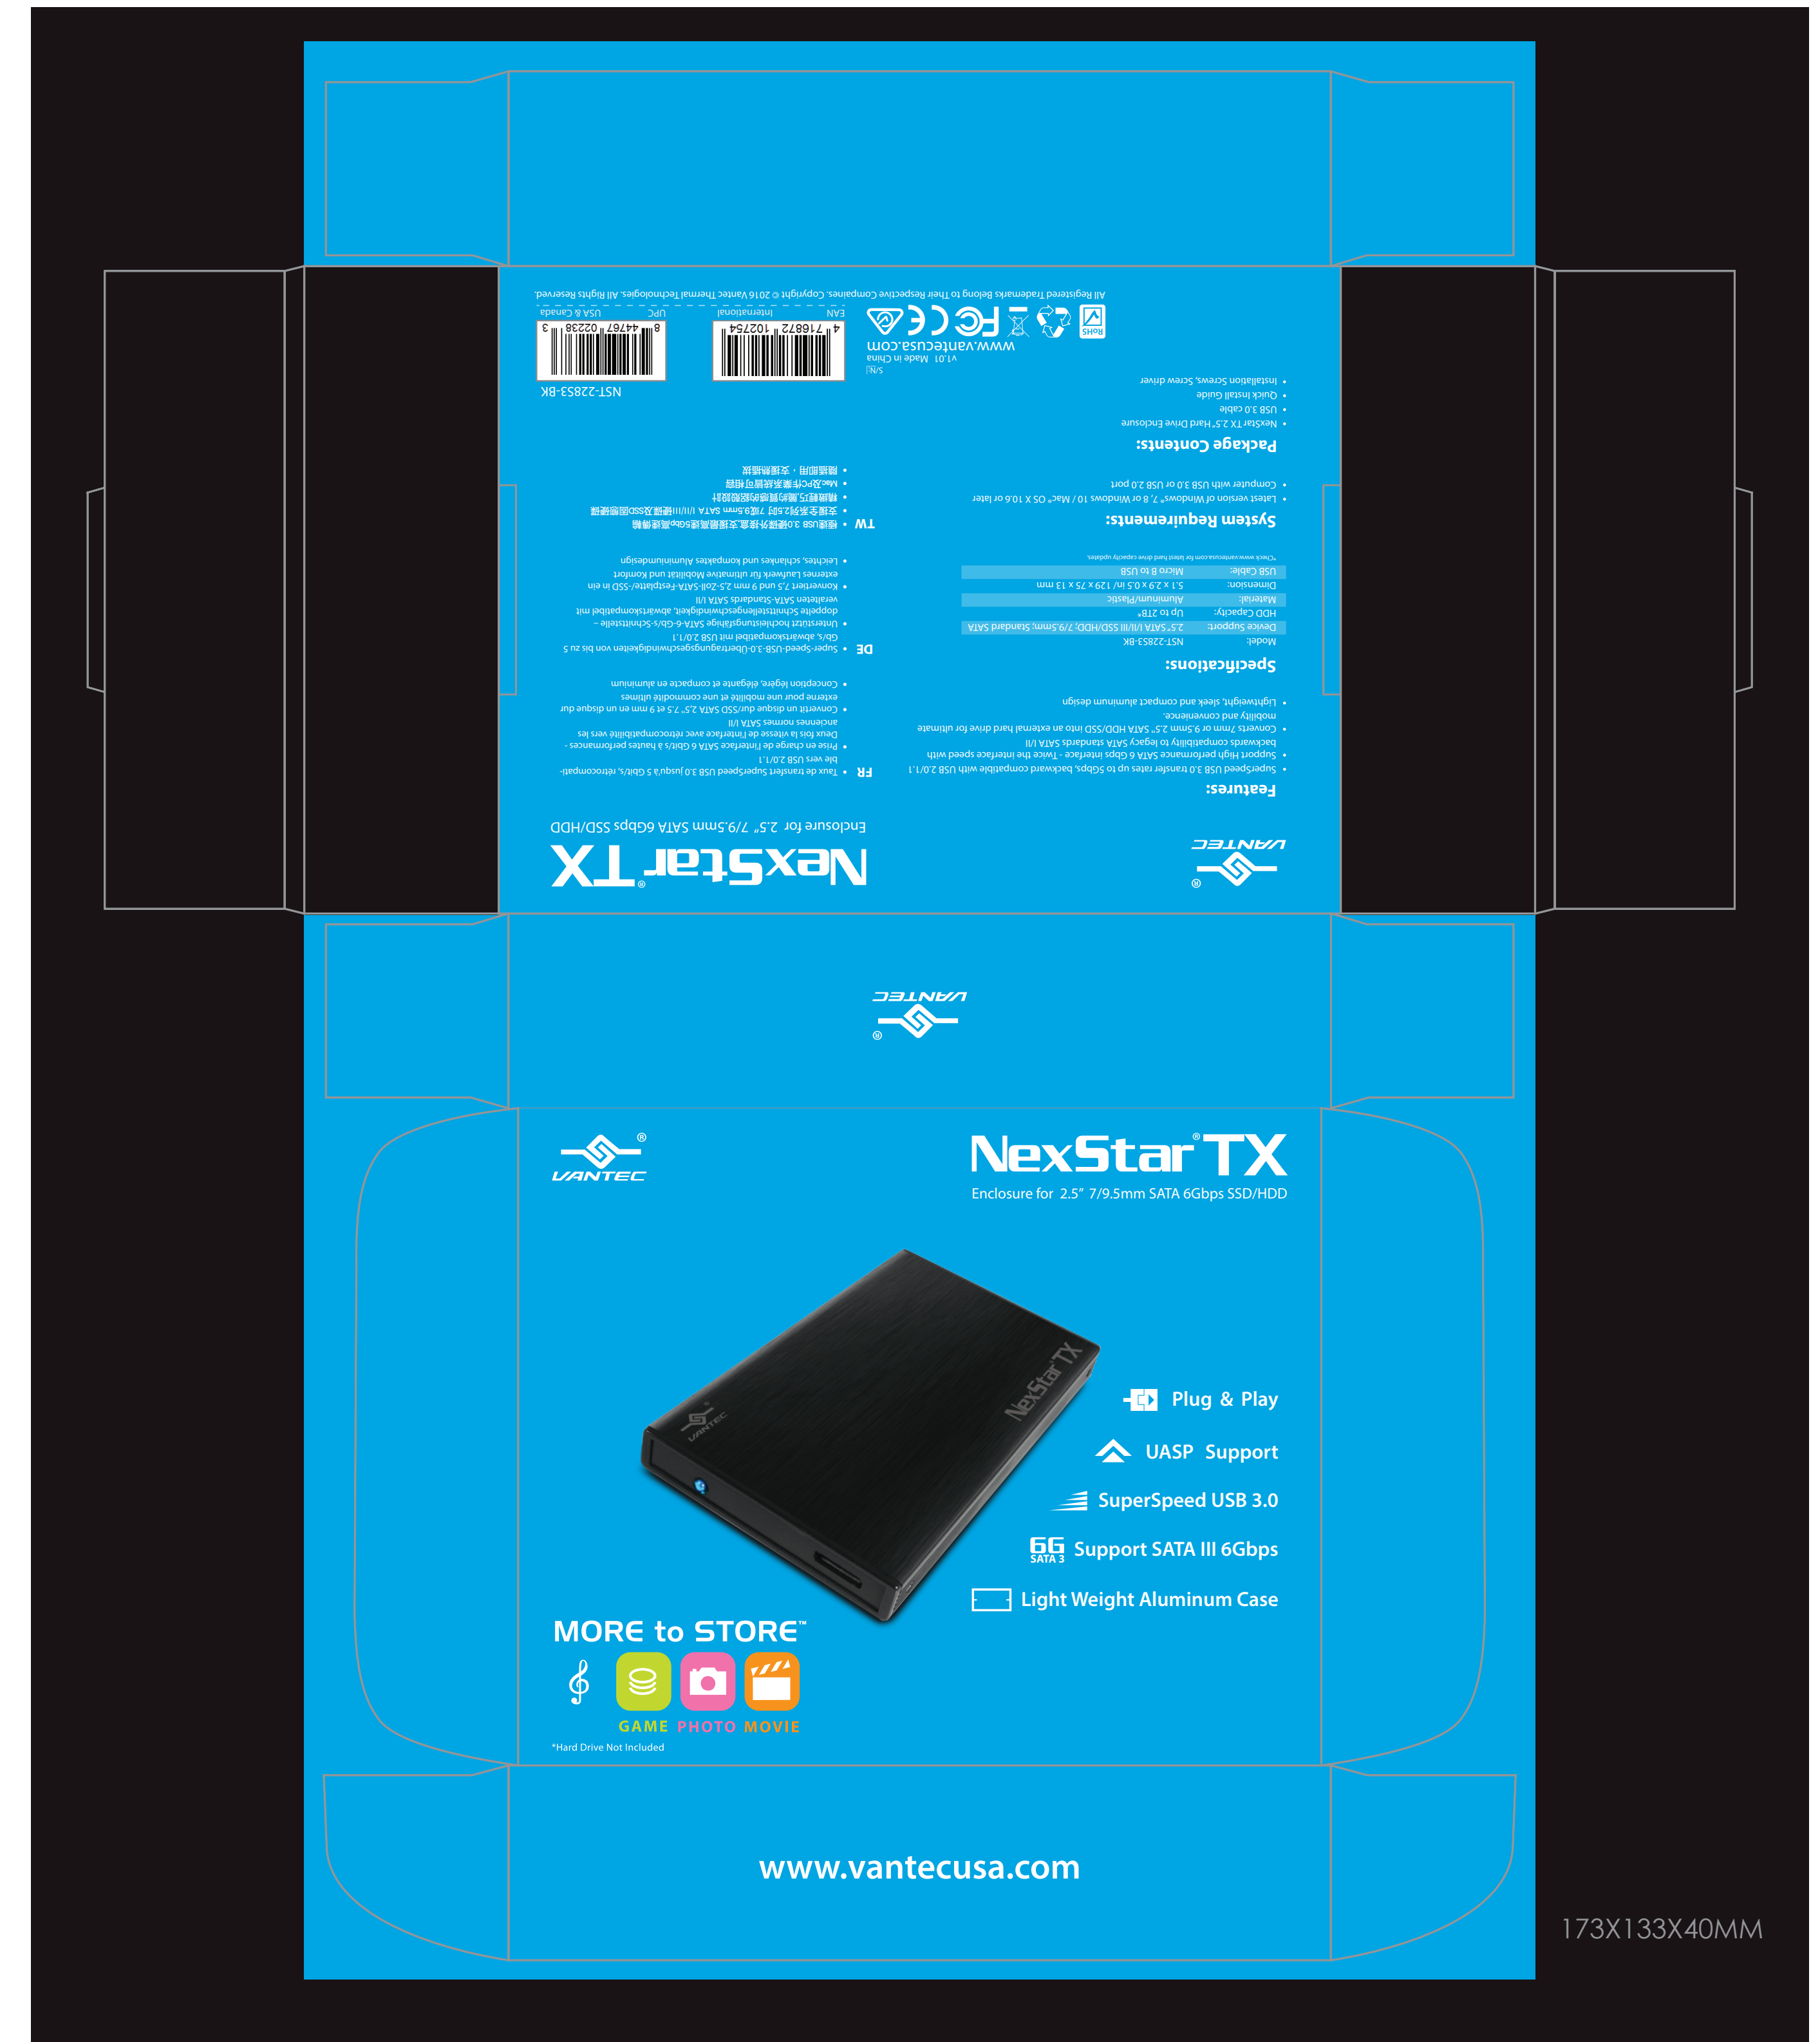

Glossy

Matte cover

173X133X40MM