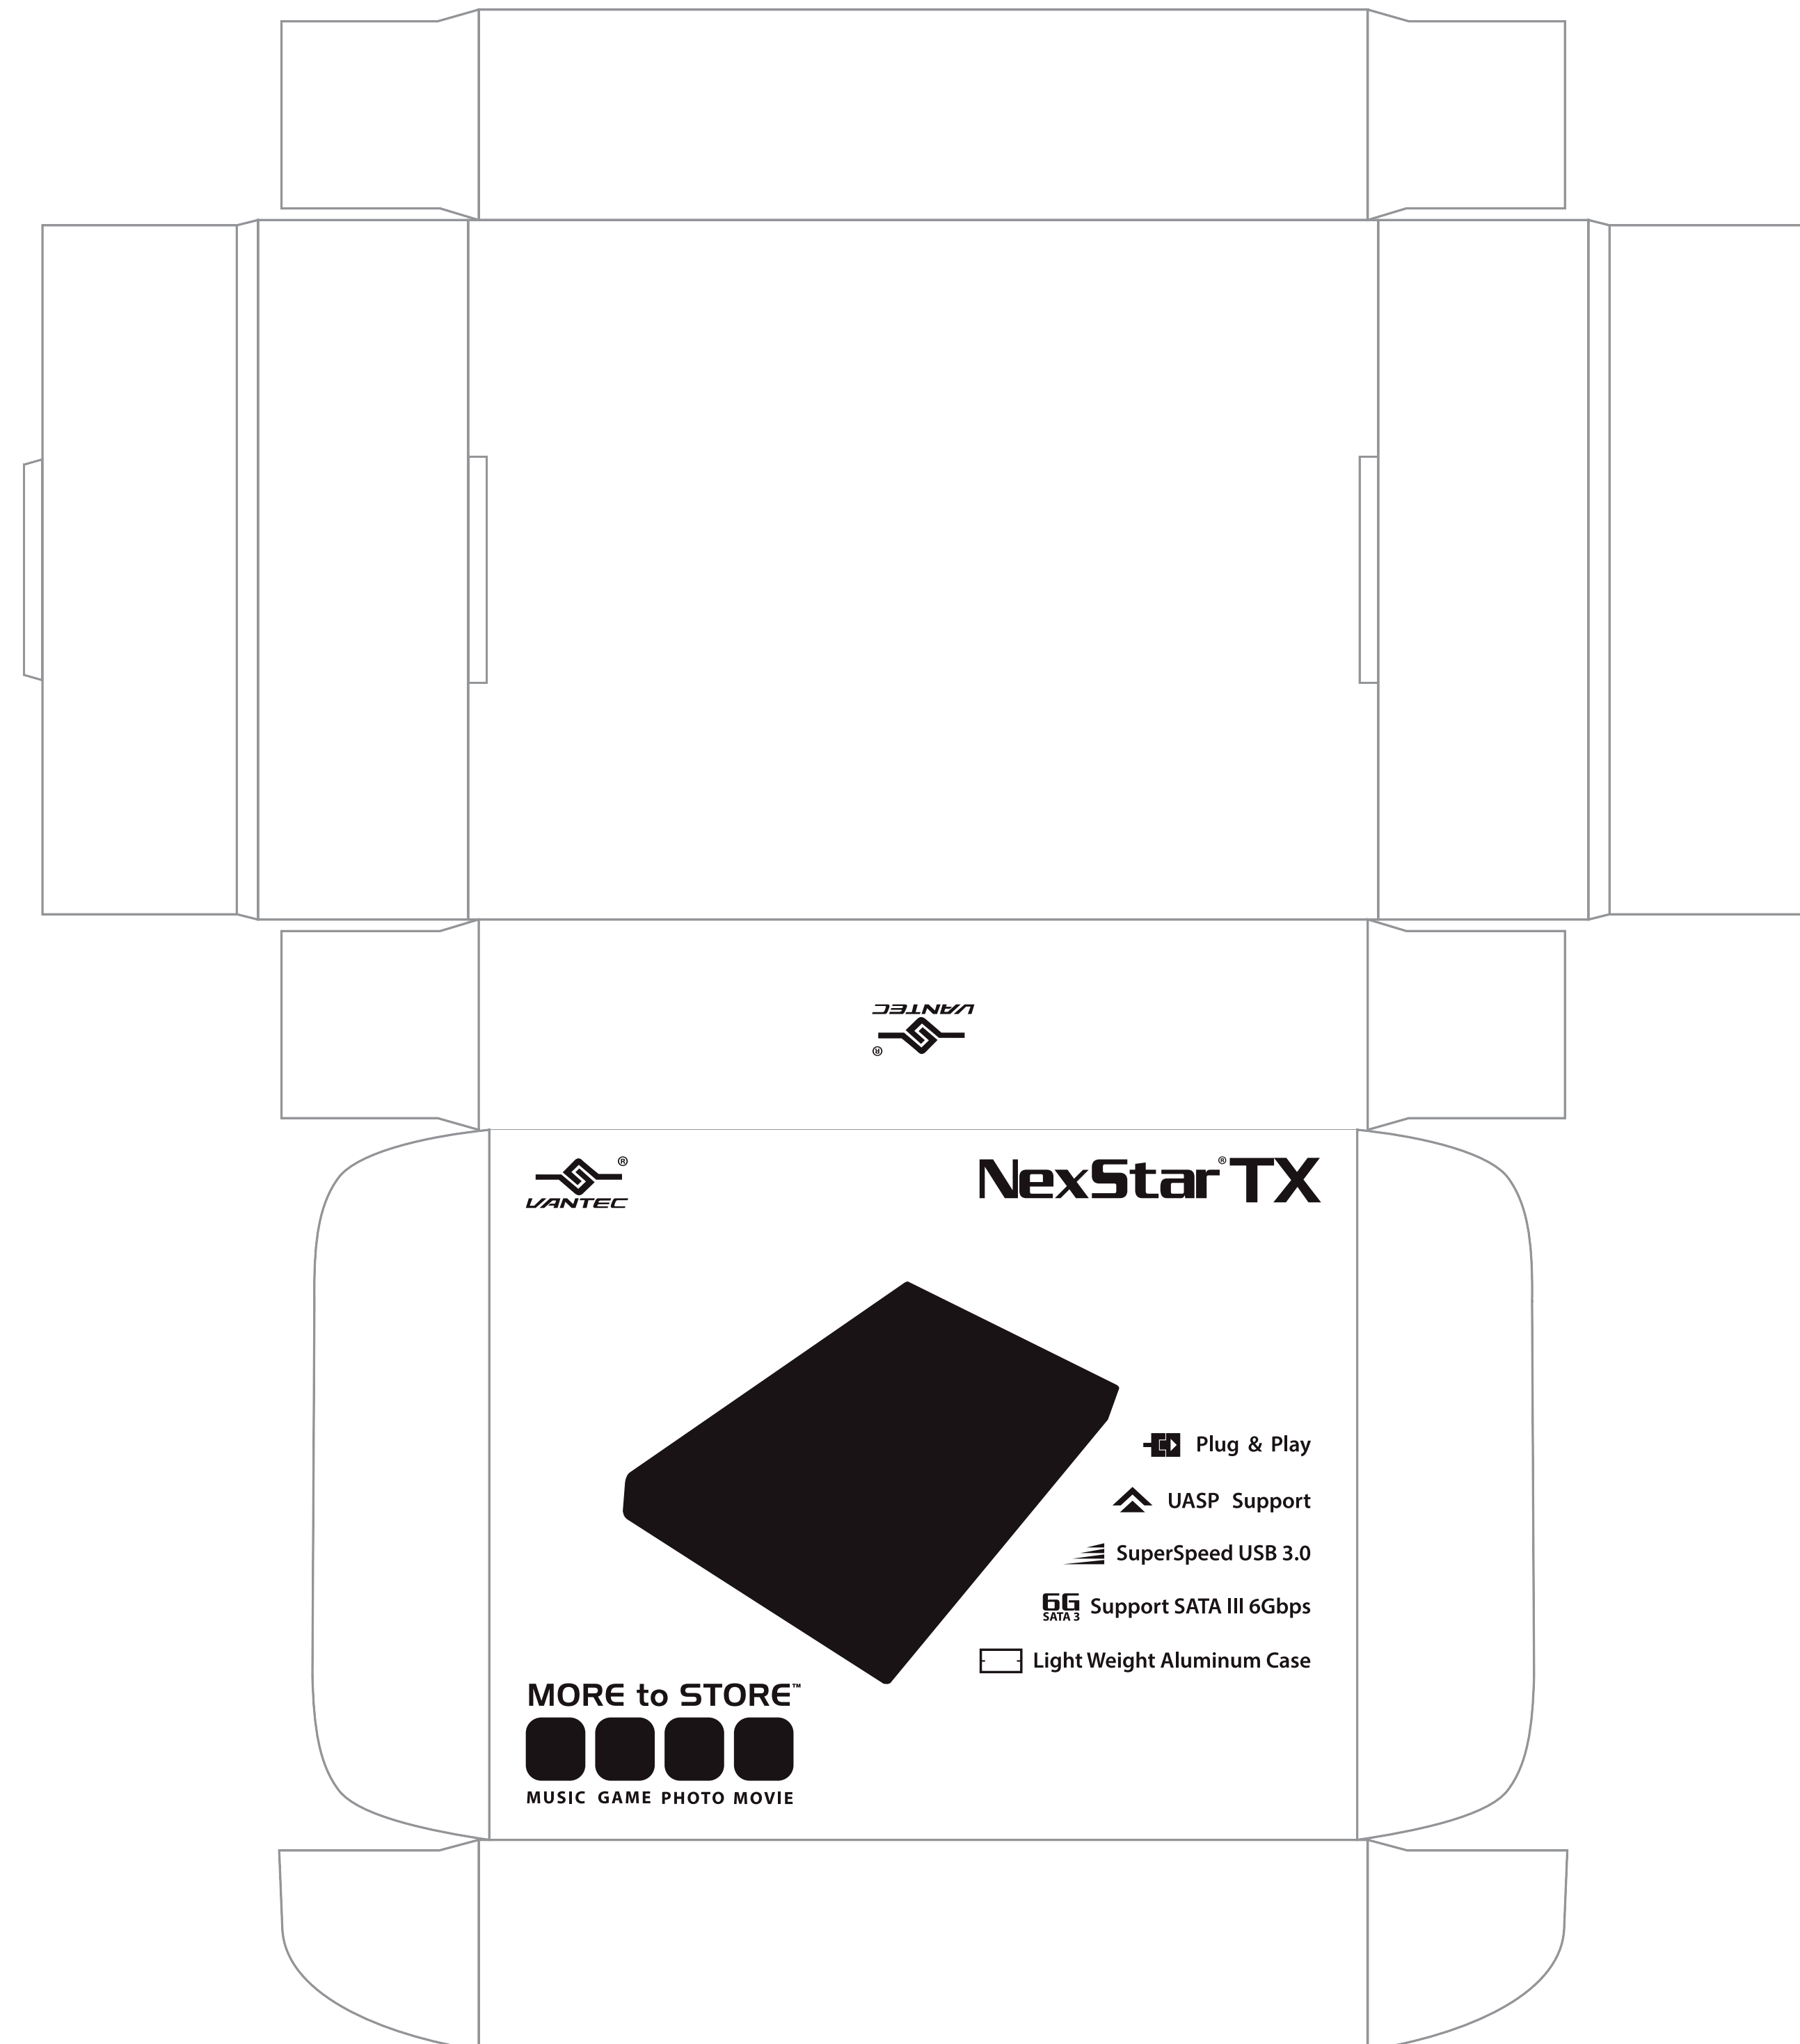

Glossy

Matte cover

173X133X40MM