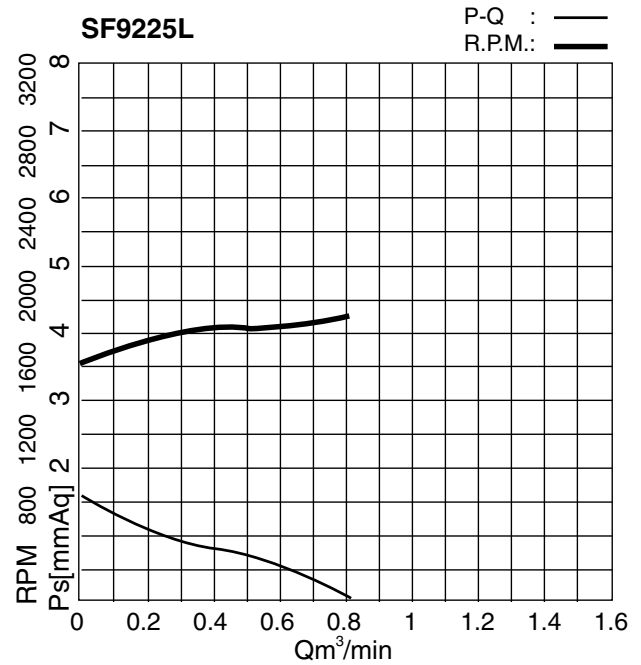

# STEALTH Case Fan

Model: SF9225L

## External Dimensions

## Specifications

Fan Size:	92x92x25mm (3.62x3.62x0.98")
Rated Voltage:	12V
Rated Current:	0.07 Amp
Air Flow:	28 CFM
Rated Input Power:	0.84 W
Maximum Air Pressure:	0.06 Inch/H <sub>2</sub> O
Noise:	20 dBA
Rated Speed:	1750 RPM
Bearing:	2 Ball Bearings

## Performance Graph