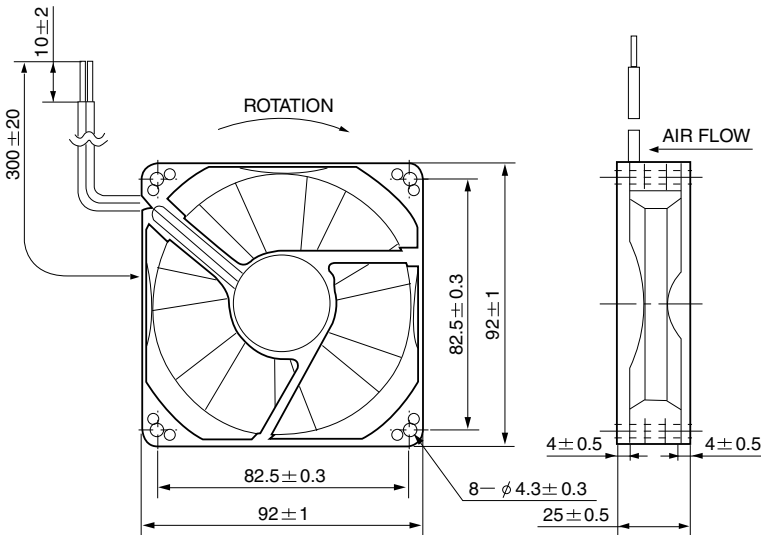

# STEALTH Case Fan

Model: SF9225L

## External Dimensions

## Specifications

Fan Size:	92x92x25mm (3.62x3.62x0.98")
Rated Voltage:	12V
Rated Current:	0.07 Amp
Air Flow:	28 CFM
Rated Input Power:	0.84 W
Maximum Air Pressure:	0.06 Inch/H <sub>2</sub> O
Noise:	20 dBA
Rated Speed:	1750 RPM
Bearing:	2 Ball Bearings