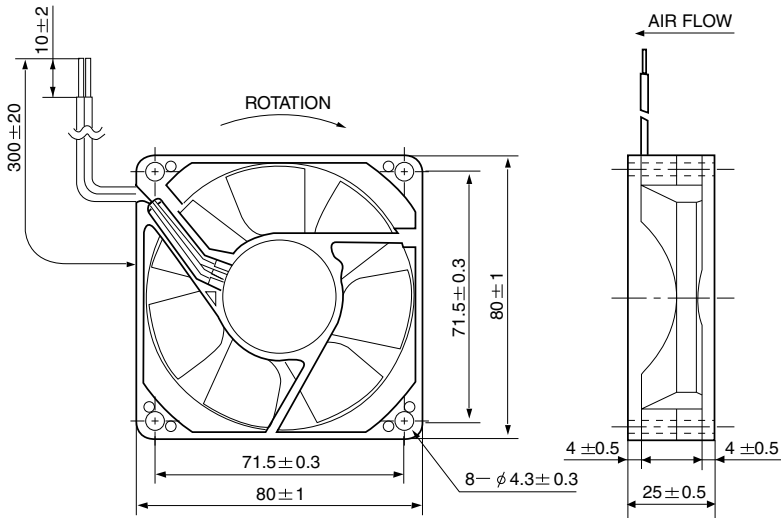

# STEALTH Case Fan

Model: SF8025L

## External Dimensions:

## Specifications

Fan Size:	80X80X25mm (3.15x3.15x0.98")
Rated Voltage:	12V
Rated Current:	0.10 Amp
Air Flow:	27 CFM
Rated Input Power:	1.20 W
Maximum Air Pressure:	0.07 Inch/H <sub>2</sub> O
Noise:	21 dBA
Rated Speed:	2050 RPM
Bearing:	2 Ball Bearings