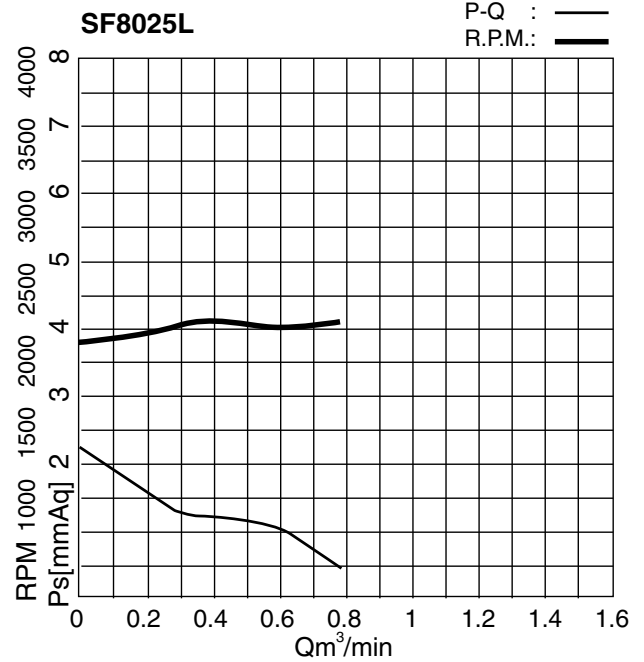

# STEALTH Case Fan

Model: SF8025L

## External Dimensions:

## Performance Graph:

## Specifications

Fan Size:	80X80X25mm (3.15x3.15x0.98")
Rated Voltage:	12V
Rated Current:	0.10 Amp
Air Flow:	27 CFM
Rated Input Power:	1.20 W
Maximum Air Pressure:	0.07 Inch/H <sub>2</sub> O
Noise:	21 dBA
Rated Speed:	2050 RPM
Bearing:	2 Ball Bearings