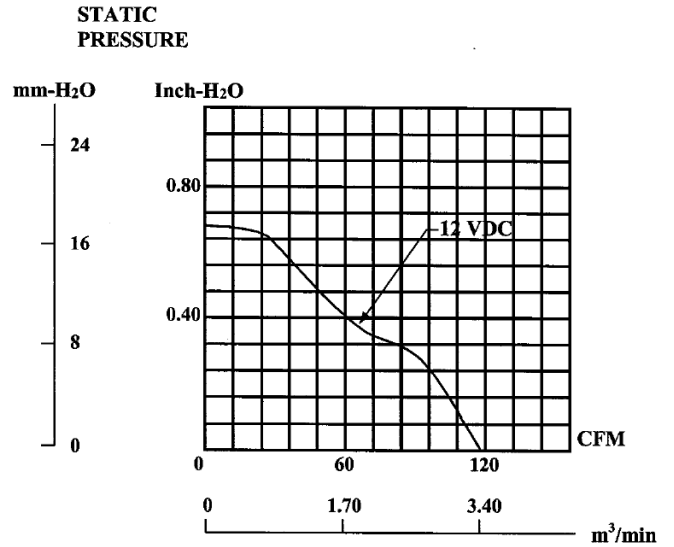

CASE FAN

Model: TD9238H

External Dimensions:

Performance Graph:

SPECIFICATIONS:

| | |
|----------------|---------------------|
| Model No. | TD9238H |
| Dimension | 92X92X38 mm |
| Weight | 187 g |
| Rated Voltage | 12V |
| Rated Power | 12.5 W |
| Rated Current | 1.0 Amp |
| Fan Speed | 4800 RPM |
| Air Flow | 119 CFM |
| Noise | 56.4 dB(A) |
| Bearing System | Double Ball Bearing |