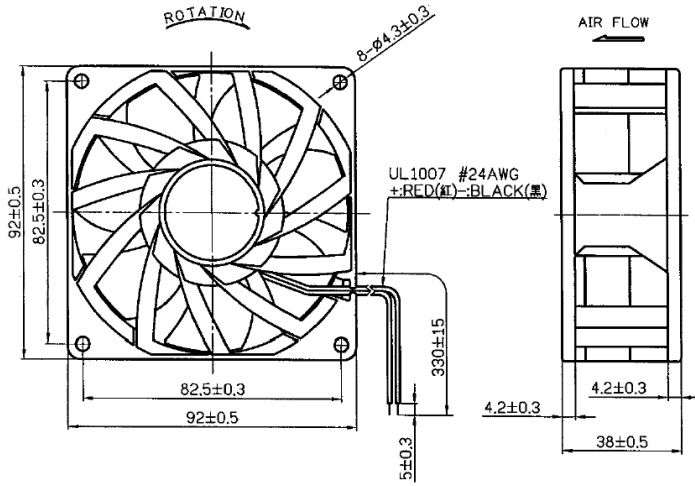

CASE FAN

Model: TD9238H

External Dimensions:

Performance Graph:

SPECIFICATIONS:

| | |
|----------------|---------------------|
| Model No. | TD9238H |
| Dimension | 92X92X38 mm |
| Weight | 187 g |
| Rated Voltage | 12V |
| Rated Power | 12.5 W |
| Rated Current | 1.0 Amp |
| Fan Speed | 4800 RPM |
| Air Flow | 119 CFM |
| Noise | 56.4 dB(A) |
| Bearing System | Double Ball Bearing |