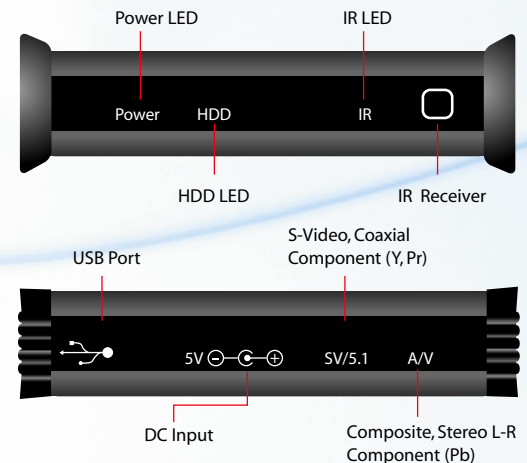

AVOX | Jukebox

movie :: music :: photo :: storage

INTRODUCTION

The AVOX Jukebox is easiest way to turn your 2.5" notebook hard drive into a portable audio/video player. With a simple to use interface, the AVOX | Jukebox can play movies, music, or a slideshow of your pictures when connected to AV inputs on any television. Also, since it utilizes high speed USB 2.0, you can get your data from your computer to your 2.5" hard drive up to 40 times faster than USB 1.1. And since it also doubles as a portable enclosure, you can store your documents, programs, or any other data on the AVOX Jukebox as well.

FEATURES

- USB 2.0 External Storage via PC (NTFS, FAT32)
- Digital Multimedia Player via Home TV or Car TV
- Audio - Stereo, Digital Coaxial 5.1 ch. Sound
- Video - Composite, HD Component 480p, 720p, 1080i
- DVD Manager - Playback of DVD File same as Original DVD Title
- Easy Firmware Upgrade

DIAGRAM

SPECIFICATIONS

Power	DC 5V/2A
Weight	160g (without HDD)
Dimension	80 x 148 x 24 mm
Working Temperature	0°C - 50°C
Working Humidity	10% - 75%
Available OS	Windows 98/SE/ME/2000/XP, MAC 9.0 higher, Linux 2.4 higher
PC Interface	480Mbps USB 2.0 High-Speed (USB 1.1 compatible)
HDD Type	2.5" IDE HDD
HDD File System	FAT32, NTFS
TV Type	PAL, NTSC
Supported Formats	<table border="0"> <tr> <td>Movie</td> <td>MPEG 1, 2, 4 (MPG, MPEG, AVI, M2V, DAT, VOB, IFO etc)</td> </tr> <tr> <td>Music</td> <td>DivX, XviD (except GMC, Qpel option applied)</td> </tr> <tr> <td>Photo</td> <td>MP3, OGG Vorbis, WMA</td> </tr> </table>
Video Output	<table border="0"> <tr> <td>JPG (JPEG)</td> <td>COMPOSITE</td> </tr> <tr> <td>COMPONENT Y, Pb, Pr</td> <td>(480p, 720p, 1080i Progressive Scan)</td> </tr> </table>
Audio Output	<table border="0"> <tr> <td>STEREO L-R</td> <td>DIGITAL COAXIAL (DTS Pass-Through Only)</td> </tr> </table>
External IR	Support (Optional)
Working Temperature	0°C - 60°C
Working Humidity	10% - 50%

Models: **AVX-100TX**

Tel: (510) 668-0368
Fax: (510) 668-0367
Address: 43961 Boscell Road Fremont, CA 94538

Copyright © 2005 Vantec Thermal Technologies. All Rights Reserved.
All Registered Trademarks Belong To Their Respected Companies.

www.vantecusa.com