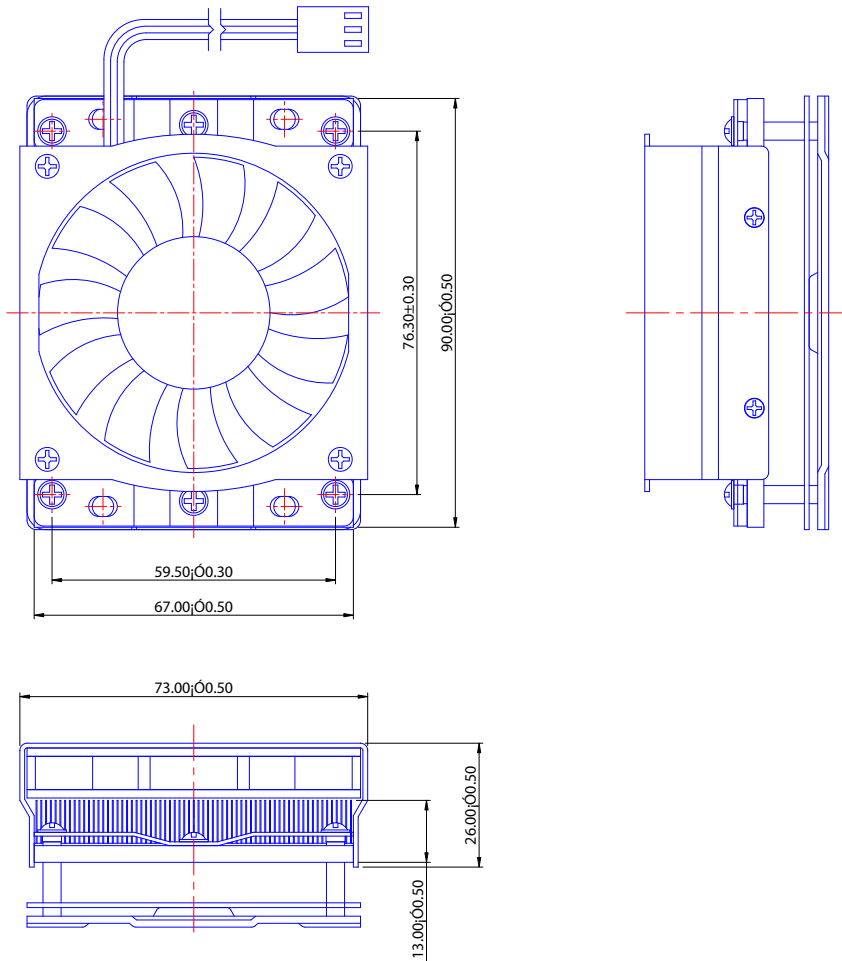

<b>MODEL NO.: CCK-7015</b>		<b>Notes:</b> 1.Heat Sink Color: 2.Thermal Interface: 3.Customer:
Heat Sink Material	C1100	
Heat Sink Dimension	90.0x67.0x13.0 (mm)	
Fan Dimension	70.0x70.0x10.0 (mm)	
Out Line Dimension	90.0x73.0x26.0 (mm)	
Clip	CLP414	
Clip Material	SK7	
Thermal Resistance	0.45°C/W	
Weight	432.0 (gm)	
Bearing Type	Ball Bearing	
Wire Length	200.0±10.0 (mm)	
Wire Type	Pin1:Black Pin2:Red Pin3:Yellow	
Connector Type	2510-3P	