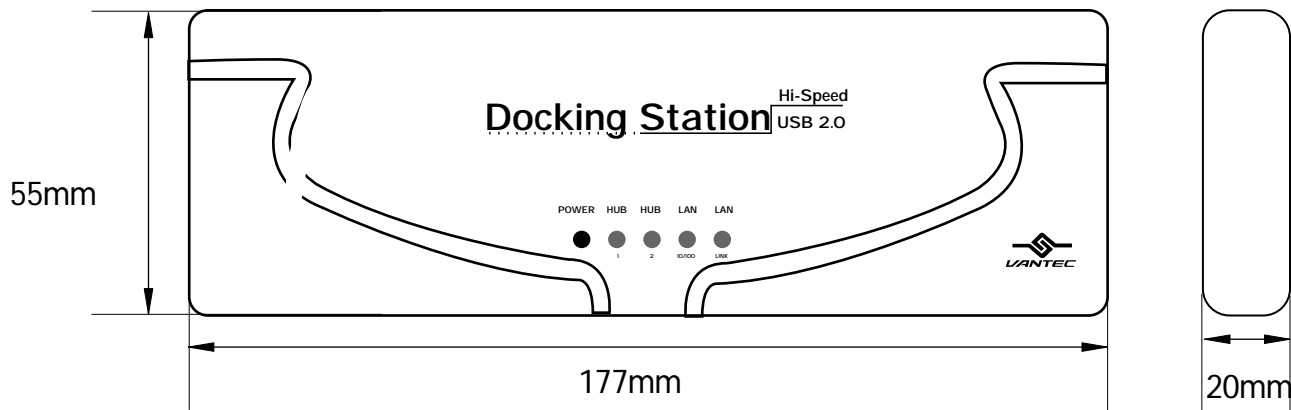

Portable | Hi-Speed USB 2.0 Docking Station

Model: DSH-100U2

Specifications:

Computer Port:	One upstream USB 2.0 Type B port
I/O Ports:	Two USB 2.0 downstream Type A ports One PS/2 Keyboard port Mini Din 6 pin One PS/2 Mouse Port Mini Din 6 pin One serial port DB 9 pin male One parallel port DB 25 pin female One 10/100M LAN port 8P8C RJ-45
Emission:	CE, FCC
Power:	AC Input 100 V~240V DC Output 5V, 2.5A
Environments:	Operating temperature: 0 C~40 C Storage temperature:-10 C~80 C Humidity: 90% RH (No condensing)