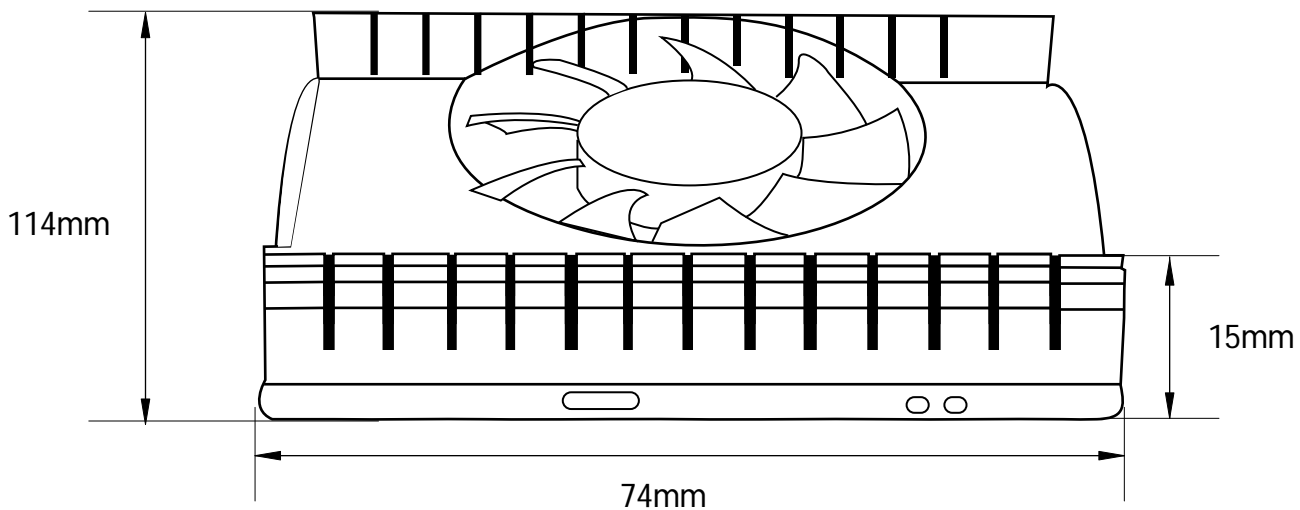

ICEBERG

Hard Drive Cooler

Model: HDC-701A-BK, HDC-701A-BL

Specifications:

Dimension: 114x74x15 mm
Weight: 110gm
Fan Speed: 2800rpm+-10%
Air Flow: 22.3CFM
Voltage: DC12V
Body Type: 3.5"
Noise Level: <26 dBA