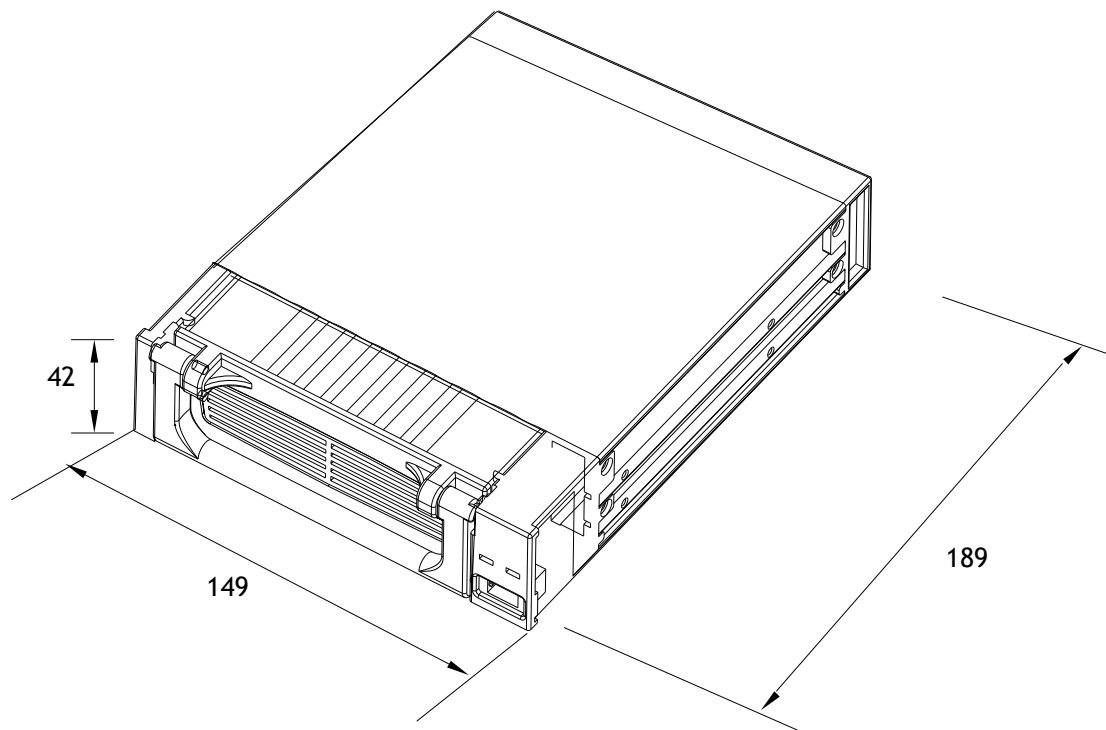

# EZ·SWAP2

REMOVABLE HARD DRIVE RACK  
Serial ATA To Serial ATA

Model: MRK-300ST-BK

## Specifications:

Device Space: 5.25" Drive Bay  
Interface: Serial ATA  
Cooling Fan: 40x40x10 mm  
Material: Plastic & Aluminum  
Dimension: 189x 149x 42 mm