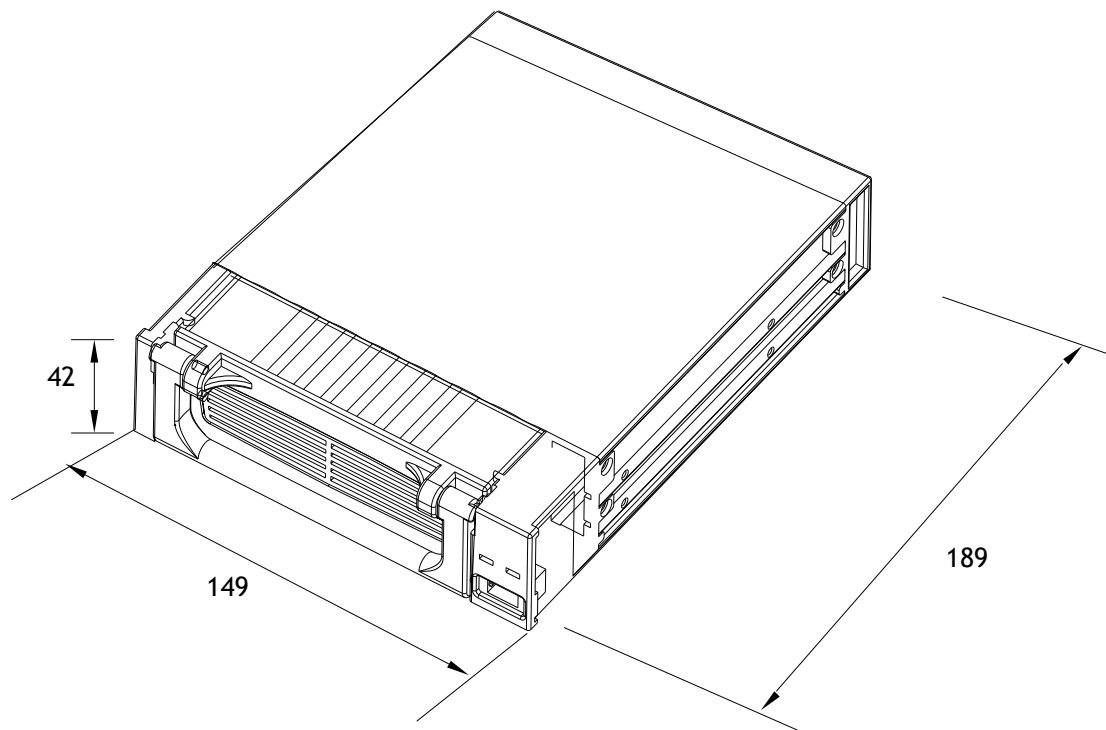

EZ·SWAP2

REMOVABLE HARD DRIVE RACK
Serial ATA To Serial ATA

Model: MRK-300ST-BK

Specifications:

Device Space: 5.25" Drive Bay
Interface: Serial ATA
Cooling Fan: 40x40x10 mm
Material: Plastic & Aluminum
Dimension: 189x 149x 42 mm

Package Includes:

SATA EZ Swap2 x 1pc
Screws x 16pcs
Key x 2pcs
User Manual x 1pc

43951 Boscell Road
Fremont, CA 94538
Tel: 510-668-0368
Fax: 510-668-0367

www.vantecusa.com

Copyright © 2004 Vantec Thermal Technologies. All Rights Reserved.
All registered trademarks belong to their respective companies.