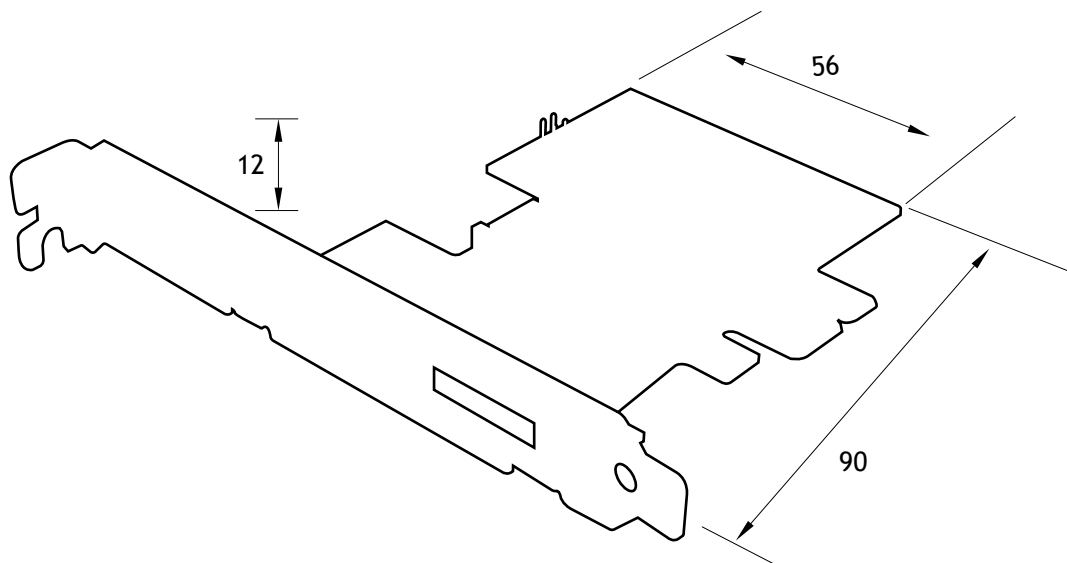

eSATA

SATA/eSATA II 3.0 Gbps PCI Express Host Card

Model: UGT-ST400

Specifications:

Interface: x1 PCI EXPRESS
Connections: 1x Internal SATA port
1x External SATA (eSATA) port
Dimension: 90mm x 56mm x 12mm
(Not including mounting plate)
Pentium or equivalent PC with one available PCI- E slot
Windows 98SE/NT4.0/ME/2000/XP