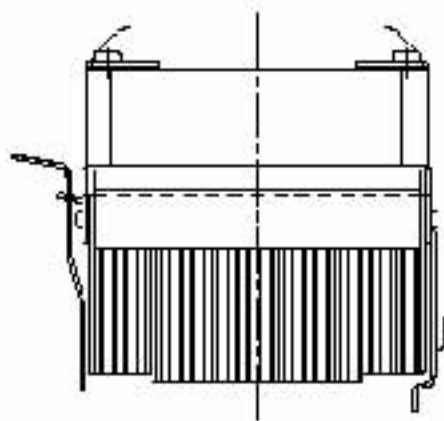

AeroFlow²

PREMIUM CPU cooling fan

Speciification:

Model: VA4-7245
 CPU Socket: 370/7/A (462)
 Rated Voltage: 12 V
 Rated Current: 0.24 A
 Power Consumption: 2.88 W
 Bearing Type: Ball Bearing
 Fan Speed: 4000 RPM
 Fan Dimension: 70 x 70 x 20 mm
 Airflow: 34 CFM
 Noise Level: 35 dB(A)
 Outline Dimension: 85.5 x 71.5 x 72.9 mm
 Weight: 468 g
 Life Time: 50,000 hrs

Package includes:

Thermal Paste x 1
 Installation Guide x 1

43951 Boscell Road
 Fremont, CA 94538
 Tel: 510-668-0368
 Fax: 510-668-0367

www.vantecusa.com