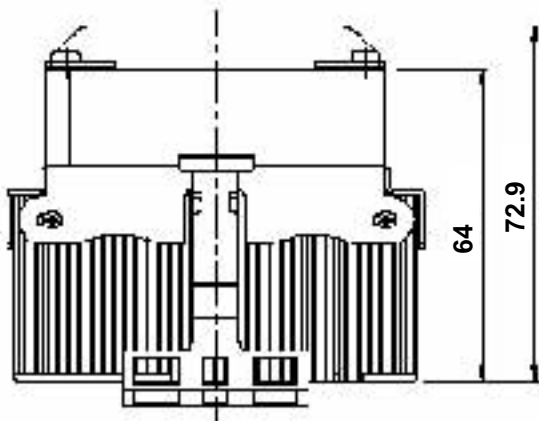

AeroFlow²

PREMIUM CPU cooling fan

Speciification:

Model: VA4-7245
 CPU Socket: 370/7/A (462)
 Rated Voltage: 12 V
 Rated Current: 0.24 A
 Power Consumption: 2.88 W
 Bearing Type: Ball Bearing
 Fan Speed: 4000 RPM
 Fan Dimension: 70 x 70 x 20 mm
 Airflow: 34 CFM
 Noise Level: 35 dB(A)
 Outline Dimension: 85.5 x 71.5 x 72.9 mm
 Weight: 468 g
 Life Time: 50,000 hrs