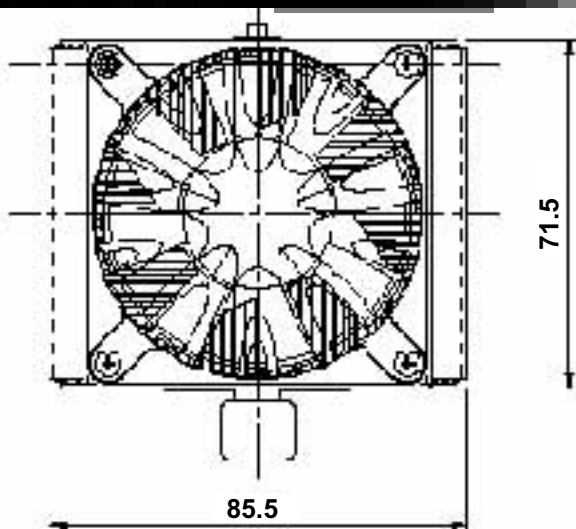

AeroFlow²

PREMIUM CPU cooling fan

Speciification:

Model: VA4-7245
 CPU Socket: 370/7/A (462)
 Rated Voltage: 12 V
 Rated Current: 0.24 A
 Power Consumption: 2.88 W
 Bearing Type: Ball Bearing
 Fan Speed: 4000 RPM
 Fan Dimension: 70 x 70 x 20 mm
 Airflow: 34 CFM
 Noise Level: 35 dB(A)
 Outline Dimension: 85.5 x 71.5 x 72.9 mm
 Weight: 468 g
 Life Time: 50,000 hrs