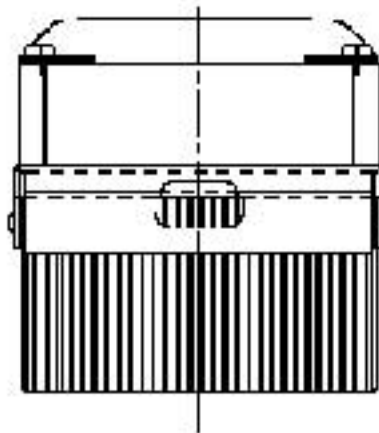

Aeroflow²

PREMIUM CPU cooling fan

Specification:

Model: VP4-7245
CPU Socket: P4 478
Rated Voltage: 12 V
Rated Current: 0.24 A
Power Consumption: 2.88 W
Bearing Type: Ball Bearing
Fan Speed: 4000 RPM
Fan Dimension: 70 x 70 x 20 mm
Airflow: 34 CFM
Noise Level: 35 dB(A)
Outline Dimension: 89.5 x 71.5 x 72.9 mm
Weight: 472 g
Life Time: 50,000 hrs