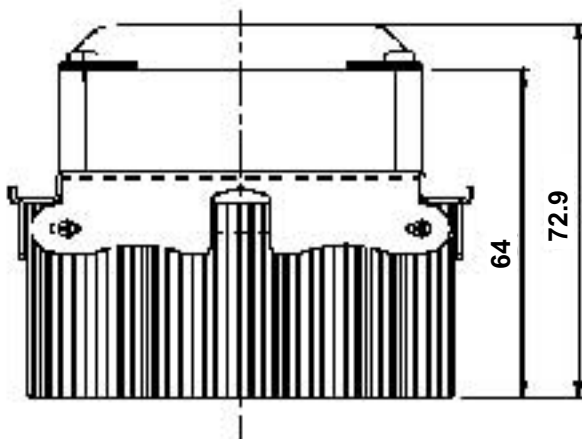

Aeroflow²

PREMIUM CPU cooling fan

Specification:

Model: VP4-7245
CPU Socket: P4 478
Rated Voltage: 12 V
Rated Current: 0.24 A
Power Consumption: 2.88 W
Bearing Type: Ball Bearing
Fan Speed: 4000 RPM
Fan Dimension: 70 x 70 x 20 mm
Airflow: 34 CFM
Noise Level: 35 dB(A)
Outline Dimension: 89.5 x 71.5 x 72.9 mm
Weight: 472 g
Life Time: 50,000 hrs