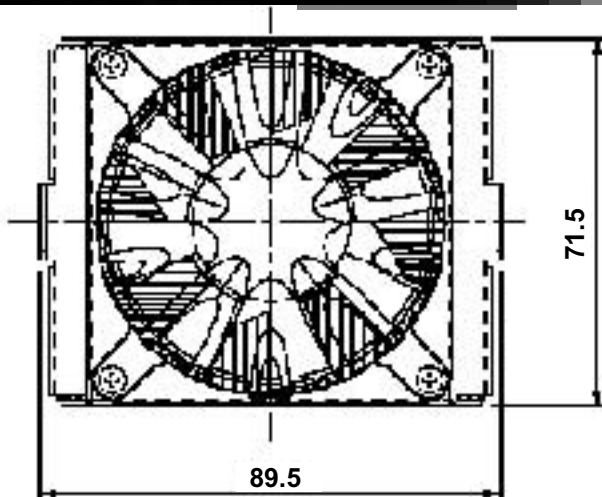

Aeroflow²

PREMIUM CPU cooling fan

Specification:

Model: VP4-7245
CPU Socket: P4 478
Rated Voltage: 12 V
Rated Current: 0.24 A
Power Consumption: 2.88 W
Bearing Type: Ball Bearing
Fan Speed: 4000 RPM
Fan Dimension: 70 x 70 x 20 mm
Airflow: 34 CFM
Noise Level: 35 dB(A)
Outline Dimension: 89.5 x 71.5 x 72.9 mm
Weight: 472 g
Life Time: 50,000 hrs