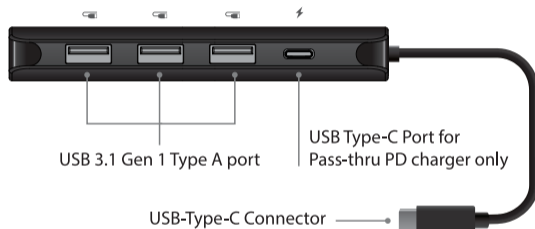

VANTEC™ LINK

USB-C 3-Port Hub with Power Delivery + HDMI

User Guide
www.vantecusa.com

CB-CU301HSPD

USB-C 3-Port Hub with Power Deliver + HDMI

*No drivers required for all Operating Systems

USB 3.1 Gen 1 Type A port

USB Type-C Port for Pass-thru PD charger only

USB-Type-C Connector

Support for 4K Ultra High Definition
4Kx2K video via HDMI port

Connect to devices