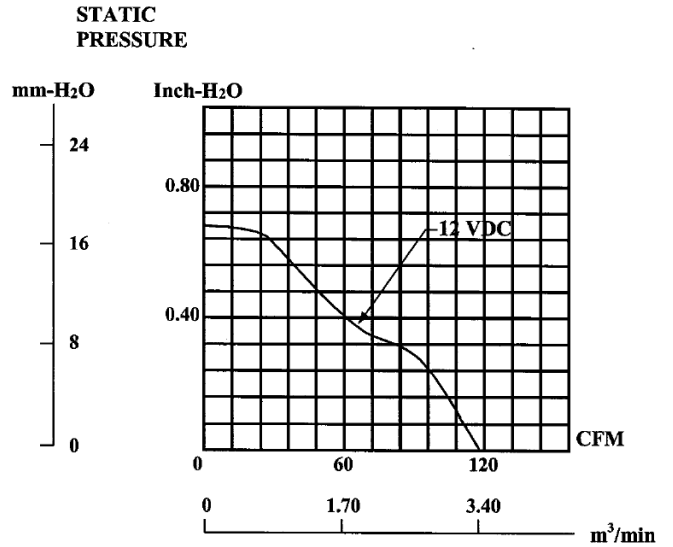

CASE FAN

Model: TD9238H

External Dimensions:

Performance Graph:

SPECIFICATIONS:

Model No.	TD9238H
Dimension	92X92X38 mm
Weight	187 g
Rated Voltage	12V
Rated Power	12.5 W
Rated Current	1.0 Amp
Fan Speed	4800 RPM
Air Flow	119 CFM
Noise	56.4 dB(A)
Bearing System	Double Ball Bearing