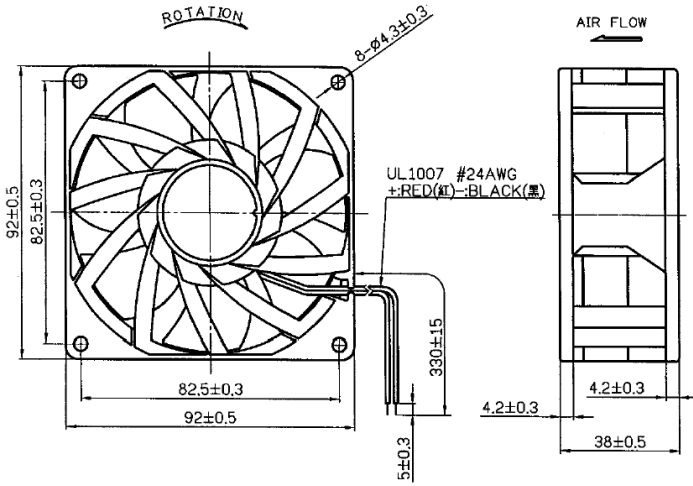

CASE FAN

Model: TD9238H

External Dimensions:

Performance Graph:

SPECIFICATIONS:

Model No.	TD9238H
Dimension	92X92X38 mm
Weight	187 g
Rated Voltage	12V
Rated Power	12.5 W
Rated Current	1.0 Amp
Fan Speed	4800 RPM
Air Flow	119 CFM
Noise	56.4 dB(A)
Bearing System	Double Ball Bearing